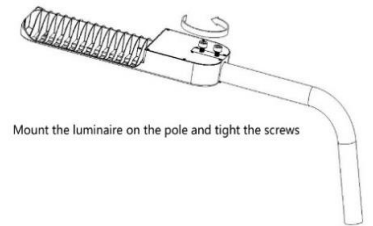

### Mechanical Specifications

IP&IK Rating	IP66 & IK10
Lifetime	50000 hours - L70, @25°C
Structure	Unibody Aluminum
Lens	PC
Fixture Dimension	460*173*53mm 18.1*6.8*2.1 inches
Net Weight	2.45kg
Carton Dimension	506*221*96mm
Gross Weight	3.2kg

Connecting the Cable

Loose the inner hexagon screws first

Mount the luminaire on the pole and tight the screws

Carton Dimensions

40-60mm converter available