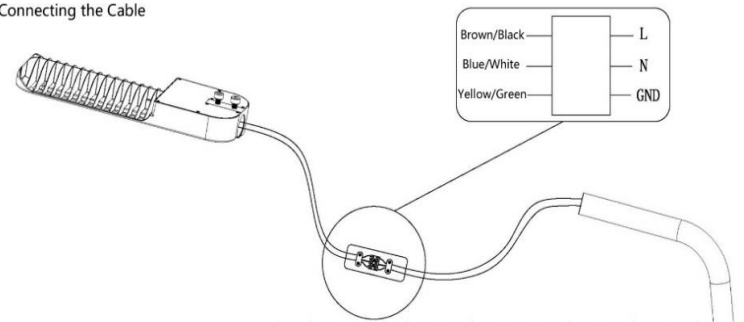

Connecting the Cable

Loose the inner hexagon screws first