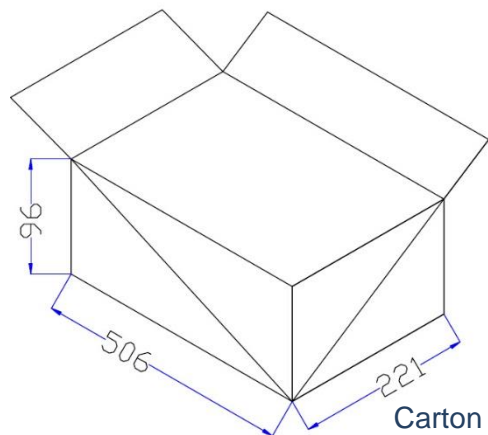

Carton Dimensions

40-60mm converter available