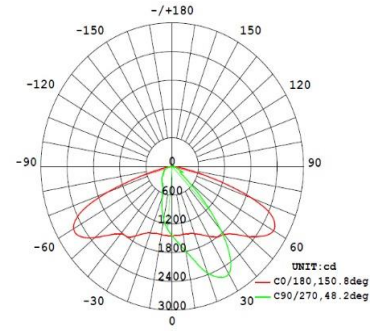

Overview

- √ Specilized designed small power parking and road light;
- √ Nimble and small, with high cost effective;
- √ System luminous efficacy >120-125lm/w, lifespan >50,000 hours;
- √ Uni-body die-cast aluminum fixture;
- √ Suitable for: park, parking lot, garden, road, etc.

50*150° beam angle light distribution

Fishbone Style Heatsink
Average Temperature >26°C

High Efficacy Inventronics Mini Driver

Philips Lumileds
Luxeon 3030 Chip

40mm Diameter Connector
Can Equipe Other Adaptor to Fit
Different Size Poles