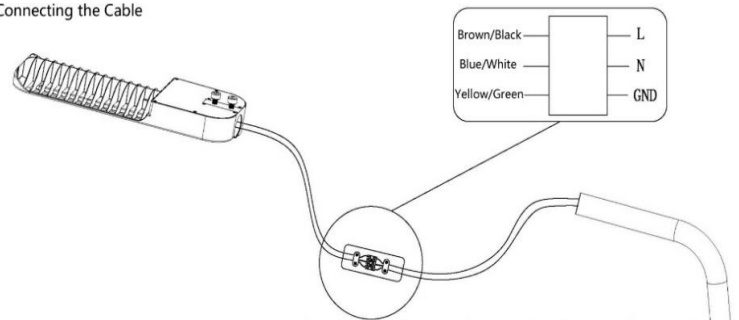

Connecting the Cable

Loose the inner hexagon screws first