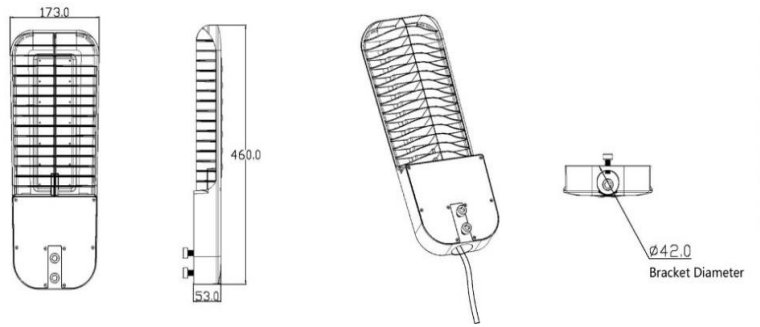

### Mechanical Specifications

IP&IK Rating	IP66 & IK10
Lifetime	50000 hours - L70, @25°C
Structure	Unibody Aluminum
Lens	PC
Fixture Dimension	460*173*53mm 18.1*6.8*2.1 inches
Net Weight	2.45kg
Carton Dimension	506*221*96mm
Gross Weight	3.2kg

## Specifications