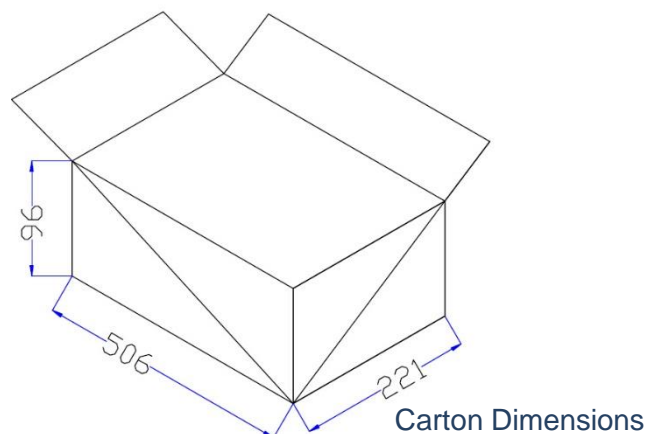

Carton Dimensions

40-60mm converter available