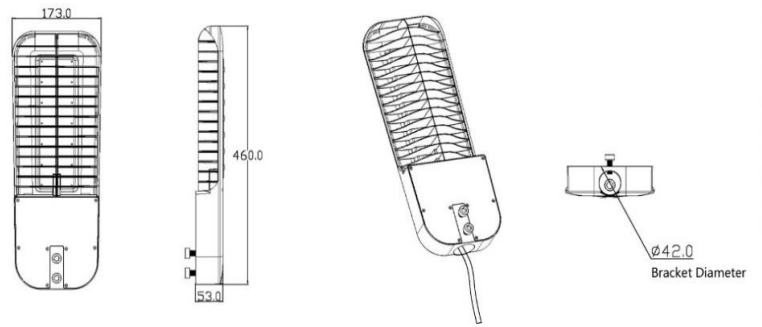

### Mechanical Specifications

IP&IK Rating	IP66 & IK10
Lifetime	50000 hours - L70, @25°C
Structure	Unibody Aluminum
Lens	PC
Fixture Dimension	460*173*53mm 18.1*6.8*2.1 inches
Net Weight	2.45kg
Carton Dimension	506*221*96mm
Gross Weight	3.2kg

## Specifications