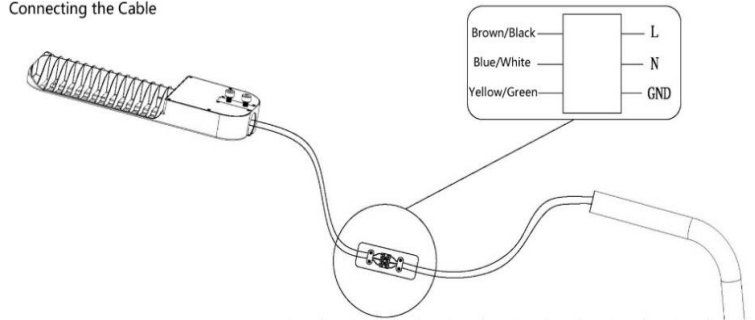

Connecting the Cable

Carton Dimensions