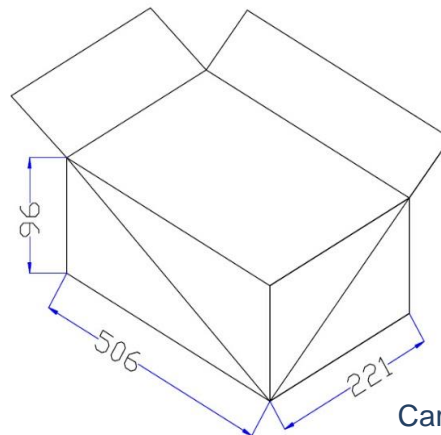

### Mechanical Specifications

IP&IK Rating	IP66 & IK10
Lifetime	50000 hours - L70, @25°C
Structure	Unibody Aluminum
Lens	PC
Fixture Dimension	460*173*53mm 18.1*6.8*2.1 inches
Net Weight	2.45kg
Carton Dimension	506*221*96mm
Gross Weight	3.2kg