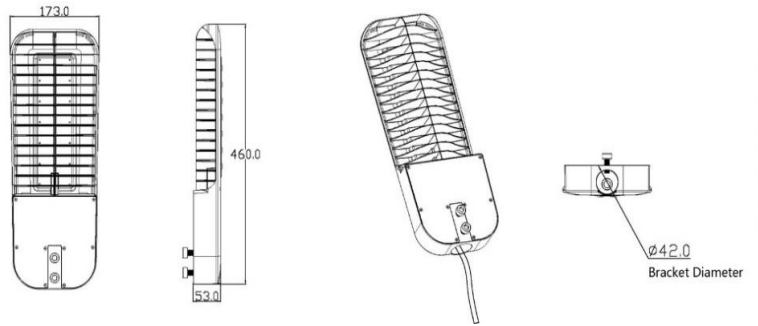

### Mechanical Specifications

IP&IK Rating	IP66 & IK10
Lifetime	50000 hours - L70, @25°C
Structure	Unibody Aluminum
Lens	PC
Fixture Dimension	460*173*53mm 18.1*6.8*2.1 inches
Net Weight	2.45kg
Carton Dimension	506*221*96mm
Gross Weight	3.2kg

## Specifications