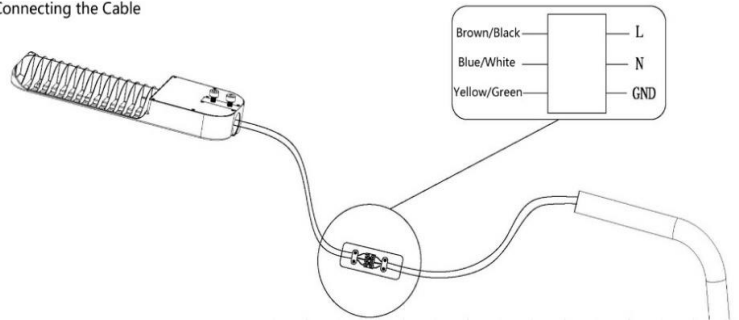

50\*150° beam angle light distribution

Fishbone Style Heatsink  
Average Temperature >26°C

High Efficacy Inventronics Mini Driver

Philips Lumileds  
Luxeon 3030 Chip

40mm Diameter Connector  
Can Equipe Other Adaptor to Fit  
Different Size Poles

# AOK-20WiM

LED Street & Parking Light, 40-60W HID Replacement

New

Black / white / silver / color housing optional  
1-10V / PWM / Resistance dimming optional

Connecting the Cable

Loose the inner hexagon screws first

Mount the luminaire on the pole and tight the screws