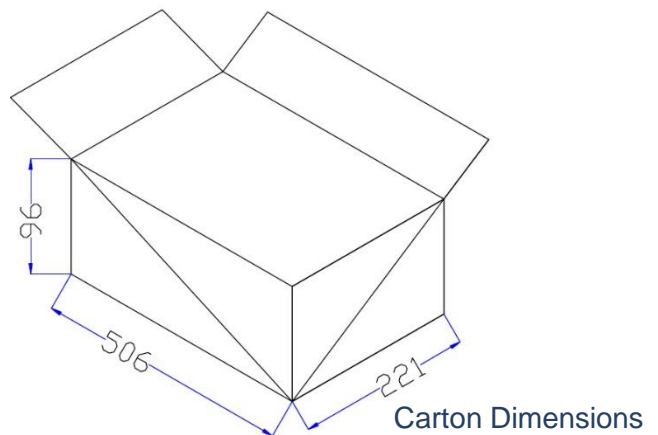

Connecting the Cable

Carton Dimensions