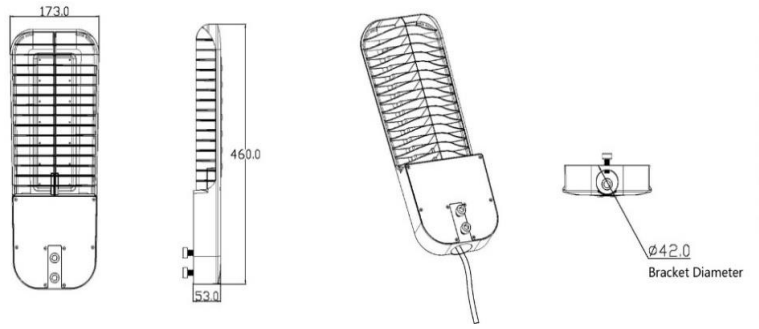

AOK-20WiM

LED Street & Parking Light, 40-60W HID Replacement

New

Black / white / silver / color housing optional
1-10V / PWM / Resistance dimming optional

Connecting the Cable

Loose the inner hexagon screws first

Mount the luminaire on the pole and tight the screws

Specifications

Electrical Specifications

Model No.	AOK-20WiM
Nominal Wattage	20W
Nominal Voltage	90-305VAC, 50/60Hz 12/24VDC
Maximum Current	AC 0.2A (max)
Power Factor (PF)	>0.9
Driver Efficiency	>88%

Photometric Specifications

Luminous Flux	+Lumen tolerance +/- 5% 2,400lm
CRI	Ra>78
CCT	3000-6500K
Optional Beam Angle	50*150° / 90*100°

Mechanical Specifications

IP&IK Rating	IP66 & IK10
Lifetime	50000 hours - L70, @25°C
Structure	Unibody Aluminum
Lens	PC
Fixture Dimension	460*173*53mm 18.1*6.8*2.1 inches
Net Weight	2.45kg
Carton Dimension	506*221*96mm
Gross Weight	3.2kg

Carton Dimensions

40-60mm converter available