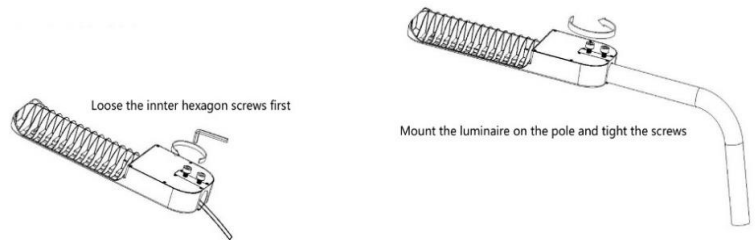

Connecting the Cable

Carton Dimensions