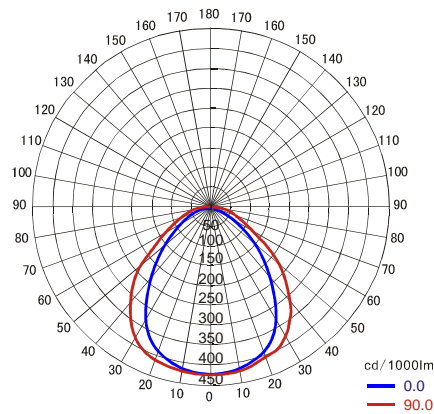

BC9101Series LED Explosion proof Light

TORMIN

Ordering reference

Ordering Reference	Light Source	Wattage(W)	Luminous Flux (lm)	Replace			
				MH *	Induction lamp	CFL *	Mercury lamp
BC9101-L25	LED	25	3,300	70W	60W	80W	80W
BC9101-L40	LED	40	5,412	100W	100W	130W	125W
BC9101-L60	LED	60	8,138	150W	135W	180W	175W
BC9101-L80	LED	80	9,168	175W	165W	/	250W

Light distribution curve