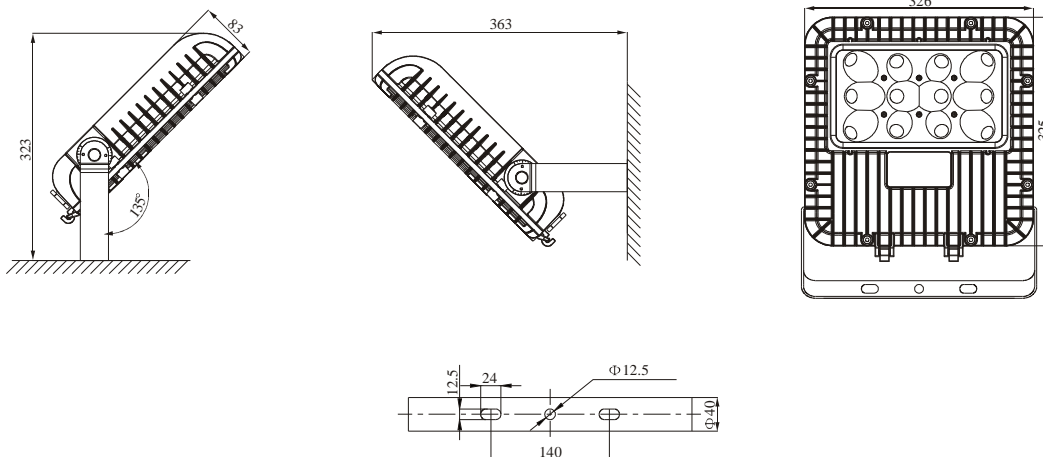

Main specification

Input Voltage	AC90 to 305V
Output Voltage	DC36-48V
Frequency	47-63Hz
Ingress Protection	IP66
Anti Corrosion Grade	WF2
Insulation Grade	I
Space Height Ratio	4.5
Thread	G3/4"
Leading-in cable diameter	φ 8mm - φ 14mm
Dimension	326 × 326 × 75mm
Net Weight	5.5Kg

BC9101Series LED Explosion proof Light

TORMIN

Ordering reference

Ordering Reference	Light Source	Wattage(W)	Luminous Flux (lm)	Replace			
				MH *	Induction lamp	CFL *	Mercury lamp
BC9101-L25	LED	25	3,300	70W	60W	80W	80W
BC9101-L40	LED	40	5,412	100W	100W	130W	125W
BC9101-L60	LED	60	8,138	150W	135W	180W	175W
BC9101-L80	LED	80	9,168	175W	165W	/	250W

Light distribution curve

Drawing of dimension(Dimensions in mm)

Mounting hole drawing

* MH: Metal halide lamp
* CFL: Compact fluorescent lamp

TORMIN

Tel: +86577 56966616 +86577 56966366 Fax: +86 577 56966166 E-mail: sales@tormin-lighting.com
Add: No.4978, Airport Road, Wenzhou City, Zhejiang Province, China Http://www.tormin-lighting.com