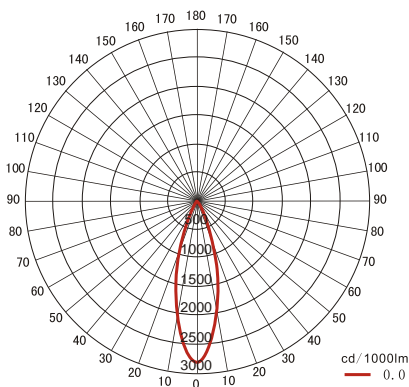

BC9501Series LED Explosion Proof Spotlight

TORMIN

Ordering reference

Ordering Reference	Angle	Light Source	Wattage(W)	Luminous Flux (lm)	Replace		
					MH *	Induction lamp	Mercury lamp
BC9501-L25-25°	25°	LED	25	3,300	70W	60W	80W
BC9501-L25-40°	40°						
BC9501-L25-80°	80°						
BC9501-L40-25°	25°	LED	40	5,412	100W	100W	125W
BC9501-L40-40°	40°						
BC9501-L40-80°	80°						
BC9501-L60-25°	25°	LED	60	6,996	150W	135W	175W
BC9501-L60-40°	40°						
BC9501-L60-80°	80°						

Light distribution curve

25°