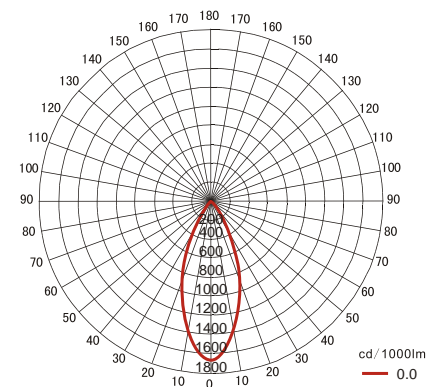

BC9501Series LED Explosion Proof Spotlight

TORMIN

Ordering reference

Ordering Reference	Angle	Light Source	Wattage(W)	Luminous Flux (lm)	Replace		
					MH *	Induction lamp	Mercury lamp
BC9501-L25-25°	25°	LED	25	3,300	70W	60W	80W
BC9501-L25-40°	40°						
BC9501-L25-80°	80°						
BC9501-L40-25°	25°	LED	40	5,412	100W	100W	125W
BC9501-L40-40°	40°						
BC9501-L40-80°	80°						
BC9501-L60-25°	25°	LED	60	6,996	150W	135W	175W
BC9501-L60-40°	40°						
BC9501-L60-80°	80°						

Light distribution curve

25°

40°

80°

Drawing of dimension(Dimensions in mm)

Mounting hole drawing

* MH: Metal halide lamp
* CFL: Compact fluorescent lamp

TORMIN®