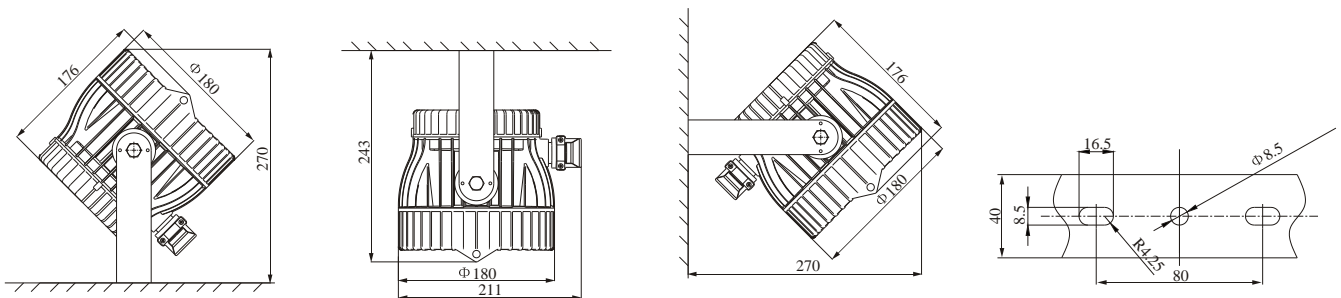

Light distribution curve

25°

40°

80°

Drawing of dimension(Dimensions in mm)

Mounting hole drawing

* MH: Metal halide lamp
* CFL: Compact fluorescent lamp

TORMIN®