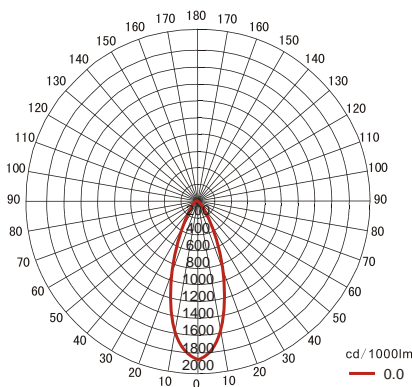

BC9501Series LED Explosion Proof Spotlight

TORMIN

Ordering reference

Ordering Reference	Angle	Light Source	Wattage(W)	Luminous Flux (lm)	Replace		
					MH *	Induction lamp	Mercury lamp
BC9501-L25-25°	25°	LED	25	3,300	70W	60W	80W
BC9501-L25-40°	40°						
BC9501-L25-80°	80°						
BC9501-L40-25°	25°	LED	40	5,412	100W	100W	125W
BC9501-L40-40°	40°						
BC9501-L40-80°	80°						
BC9501-L60-25°	25°	LED	60	6,996	150W	135W	175W
BC9501-L60-40°	40°						
BC9501-L60-80°	80°						

Light distribution curve

25°

40°

80°

Drawing of dimension(Dimensions in mm)

Mounting hole drawing

* MH: Metal halide lamp
* CFL: Compact fluorescent lamp

TORMIN®